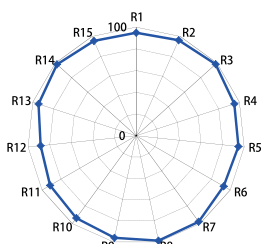

Accurate Color

CRI Ra 92