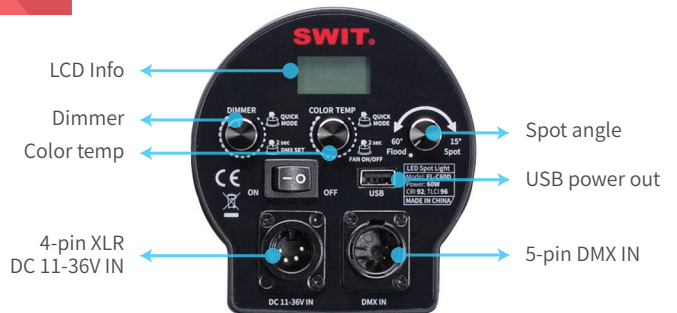

SWIT®

COB-LED Fresnel Light

60W Super Bright / 15°-60° adjust / DMX control

FL-C60D

Super High Intensity

Distance	1 meter	2 meters	3 meters
15° Spot	25000 Lux	6250 Lux	2700 Lux
60° Flood	4000 Lux	1000 Lux	445Lux

■ Spot angle of Electronic adjustments by Knob or DMX

Rear Interfaces

Knob	Dimmer	Color Temp
Default	1% fine adjust	2700K-8000K continuously 100K fine adjust
Press down	10% quick adjust	2700K/3200K/4500K/5600K 6500K/7200K/8000K switch
Long Press	DMX address set	Fan ON/OFF switch