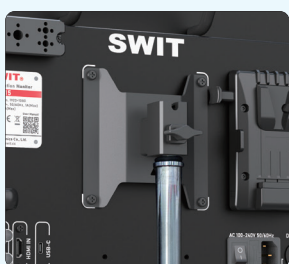

## 15.4" 1500nits Field Monitor

- ✓ All-around Protection
- 👤 Compact Handy Size
- 🌑 Near OLED Deep Black

### ■ Features

- > 15.4" 1920×1200 FHD 10bit IPS Panel
- > 1500nits High Bright Sunlight View
- > Near OLED Deep Black Technology
- > Rubber Corner Anti-crash Guards
- > Screen Protective Glass, Quick Release
- > Interchangeable 1/4 & 3/8 Cheese plates
- > VESA to C-stand Mounting Adaptor

4× Corner Guards  
Anti-crash

10×10 VESA to  
Light Stand Adaptor

3G-SDI 2-in 2-out  
4K-HDMI 1.4 in  
USB-C Calibration

V-mount Plate  
4-pin DC 11-17V in  
AC 100-240V in

2× Cheese boards  
Rear/Side free install